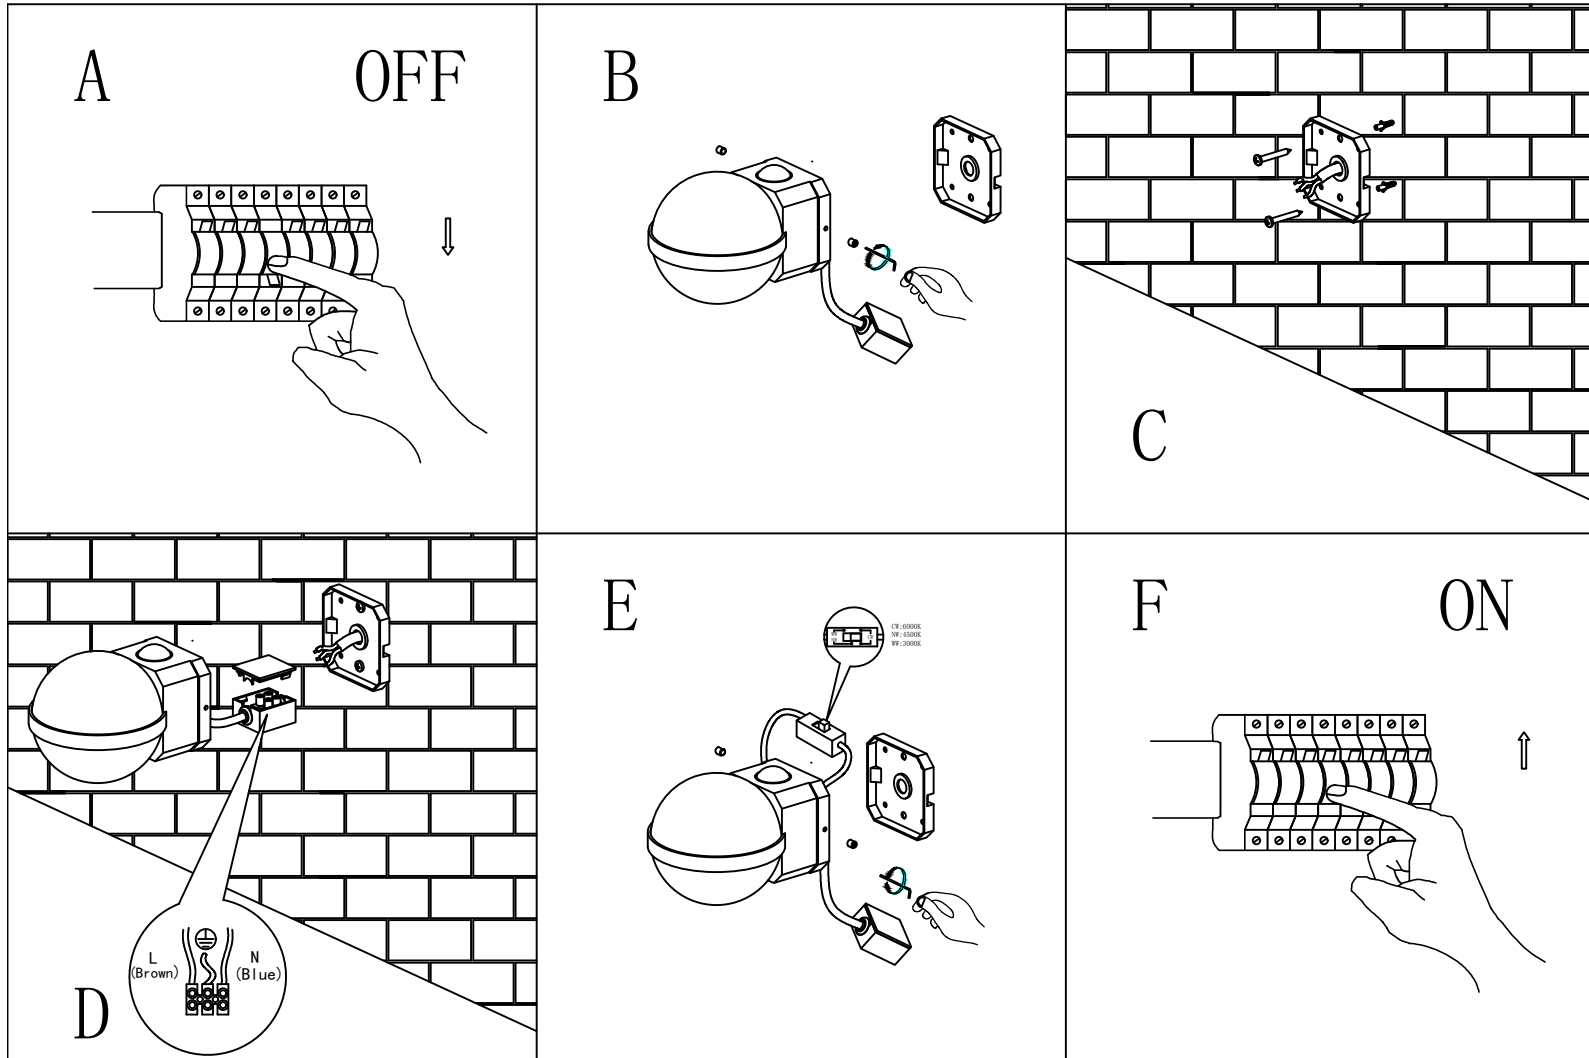

INS ZN 44218 - A

Replaceable control gear
by a professional.

Non-replaceable
light source.

Please take time to read this leaflet carefully and retain it for future reference.